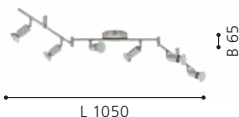

9 002759 925994