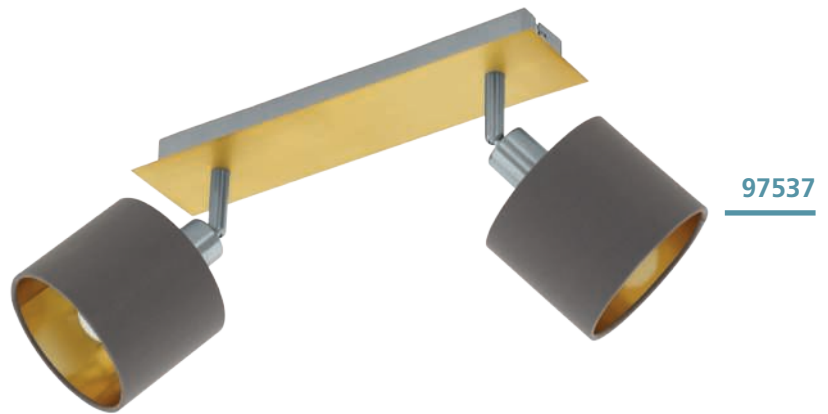

97536

97537

97538

97536 VALBIANO

spot; steel, brushed brass, satin nickel / fabric, cappuccino, gold
Spot; Stahl, messing-gebürstet, nickel-matt / Textil, cappuccino, gold
spot; acier, laiton brossé, nickel mat / tissu, cappuccino, or

L 110, B 110

E14

1x 7W

97537 VALBIANO

spot; steel, brushed brass, satin nickel / fabric, cappuccino, gold
Spot; Stahl, messing-gebürstet, nickel-matt / Textil, cappuccino, gold
spot; acier, laiton brossé, nickel mat / tissu, cappuccino, or

L 320, B 70

E14

2x 7W

97538 VALBIANO

spot; steel, brushed brass, satin nickel / fabric, cappuccino, gold
Spot; Stahl, messing-gebürstet, nickel-matt / Textil, cappuccino, gold
spot; acier, laiton brossé, nickel mat / tissu, cappuccino, or